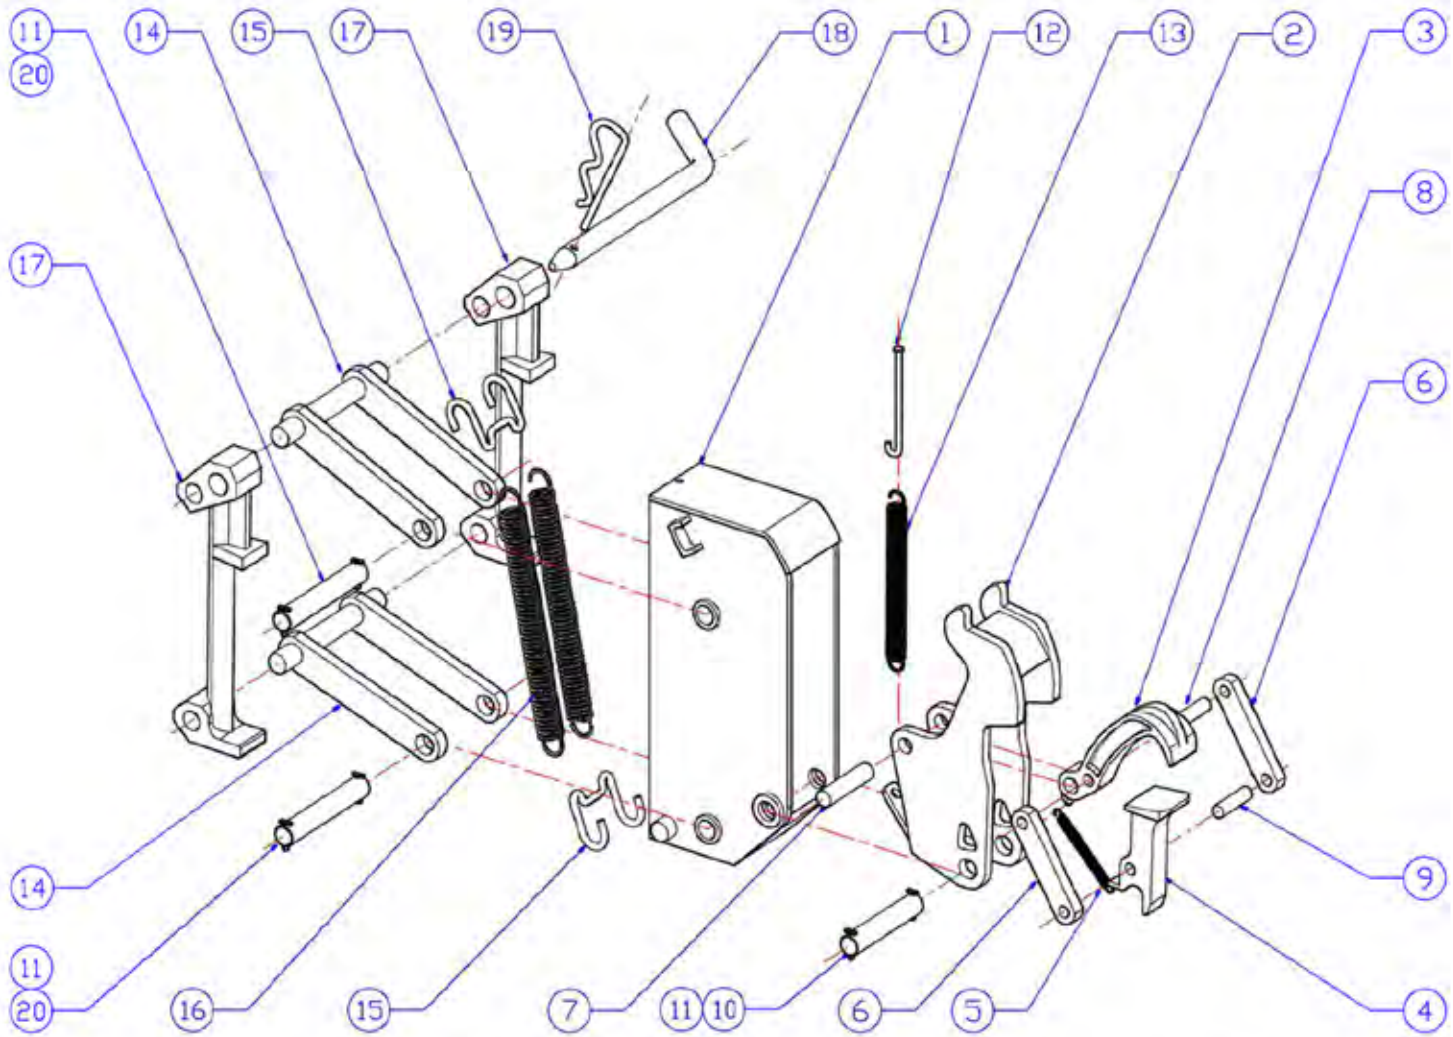

Liftomatic Material Handling, Inc.

700 Dartmouth Lane
Buffalo Grove, IL 60089

Phone 847 325-2930
Fax 847 325-2959
Toll Free 800 837-6540

PART LIST FOR 1-FTA-BC-ADJ-SOM

No.	Part Number	Qty	Description
1	4036	1	Clamping Mechanism Assembly
2	4019-L	1	Belt Cradle Assembly
3	2060-3HD	1	Slide-On Mounting Frame

PART LIST FOR 2-FTA-BC-ADJ-SOM

No.	Part Number	Qty	Description
1	4036	2	Clamping Mechanism Assembly
2	4019-L	2	Belt Cradle Assembly
3	2060-3HD	1	Slide-On Mounting Frame

Forklift Truck Attachment Clamp Mechanism Assembly
FTA Assembly #4036

No.	Part Number	Quantity	Description
1	2021	1	Outer Housing, FTA
2	2097	1	Inner Housing
3	7001	1	Upper Jaw
	7001-SRJ		Spark Resistant Upper Jaw
4	7015	1	Lower Jaw
	7015-SRJ		Spark Resistant Lower Jaw
5	6034	1	Spring, Jaw – Jaw
6	19007	2	Link, Jaw – Jaw
7	16001	1	Pin, Upper Jaw – Housing
8	14027	1	Pin, Link – Upper Jaw
9	14026	1	Pin, Link – Lower Jaw
10	16008-1	1	Pin, Housing – Housing
11	6006-CP	6	Cotter Pin
12	6999	1	Hook, Housing Spring
13	6022	1	Spring, Housing
14	2023	2	Clevis Link
15	6998	1	Hook, Clevis Spring
16	6023	2	Spring, Clevis
17	7007-1	2	Adjustment Slide
18	16019-1	1	Adjustment Handle
19	6107	1	Hair Pin Clip
20	16007-1	2	Pin, Clevis – Housing

Phone 847 325-2930
Fax 847 325-2959
Toll Free 800 837-6540

**PART LIST FOR BELT CRADLE ASSEMBLY
#4019-L**

No.	Part Number	Quantity	Description
1	2094	1	BELT CRADLE FRAME
2	6152	1	ALL PURPOSE COTTON NYLON BELT
	6153		RUBBER BELT
	6158		HEAVY DUTY PVC BELT
	6159-SRJ		SPARK RESISTANT BELT
3	2096	1	CLAMP-ADJUSTING ROD
4	40022-1	2	BELT CLAMP
5	6106	8	HEX HEAD SCREW
6	6092	8	HEX NUT, 5/16-18
7	6093	2	HEX NUT, 5/8-11
8	4081	1	CARRIER LOCK PIN ASSEMBLY