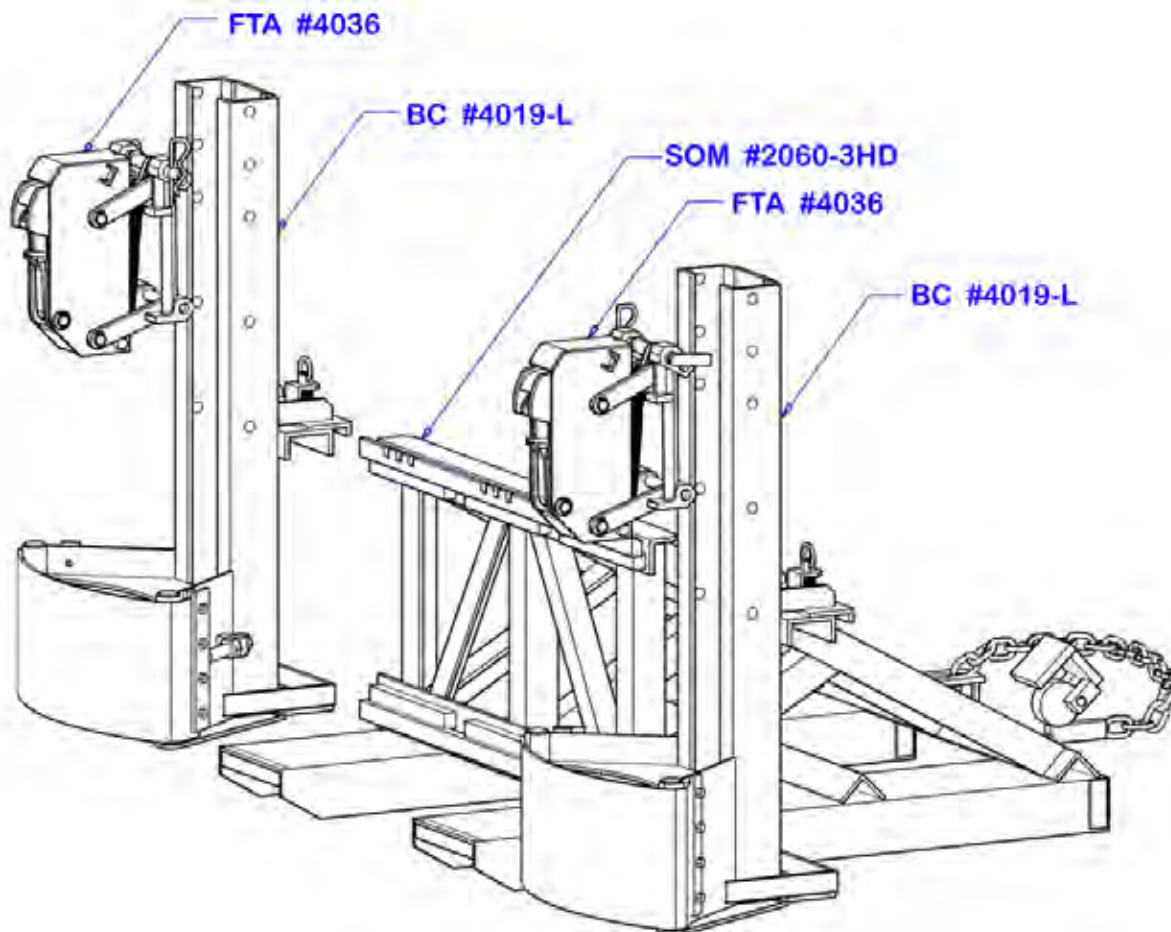

Liftomatic Material Handling, Inc.

700 Dartmouth Lane
Buffalo Grove, IL 60089

Phone 847 325-2930
Fax 847 325-2959
Toll Free 800 837-6540

PART LIST FOR 1-FTA-BC-ADJ-SOM

No.	Part Number	Qty	Description
1	4036	1	Clamping Mechanism Assembly
2	4019-L	1	Belt Cradle Assembly
3	2060-3HD	1	Slide-On Mounting Frame

PART LIST FOR 2-FTA-BC-ADJ-SOM

No.	Part Number	Qty	Description
1	4036	2	Clamping Mechanism Assembly
2	4019-L	2	Belt Cradle Assembly
3	2060-3HD	1	Slide-On Mounting Frame

Forklift Truck Attachment Clamp Mechanism Assembly
FTA Assembly #4036

No.	Part Number	Quantity	Description
1	2021	1	Outer Housing, FTA
2	2097	1	Inner Housing
3	7001	1	Upper Jaw
	7001-SRJ		Spark Resistant Upper Jaw
4	7015	1	Lower Jaw
	7015-SRJ		Spark Resistant Lower Jaw
5	6034	1	Spring, Jaw – Jaw
6	19007	2	Link, Jaw – Jaw
7	16001	1	Pin, Upper Jaw – Housing
8	14027	1	Pin, Link – Upper Jaw
9	14026	1	Pin, Link – Lower Jaw
10	16008-1	1	Pin, Housing – Housing
11	6006-CP	6	Cotter Pin
12	6999	1	Hook, Housing Spring
13	6022	1	Spring, Housing
14	2023	2	Clevis Link
15	6998	1	Hook, Clevis Spring
16	6023	2	Spring, Clevis
17	7007-1	2	Adjustment Slide
18	16019-1	1	Adjustment Handle
19	6107	1	Hair Pin Clip
20	16007-1	2	Pin, Clevis – Housing